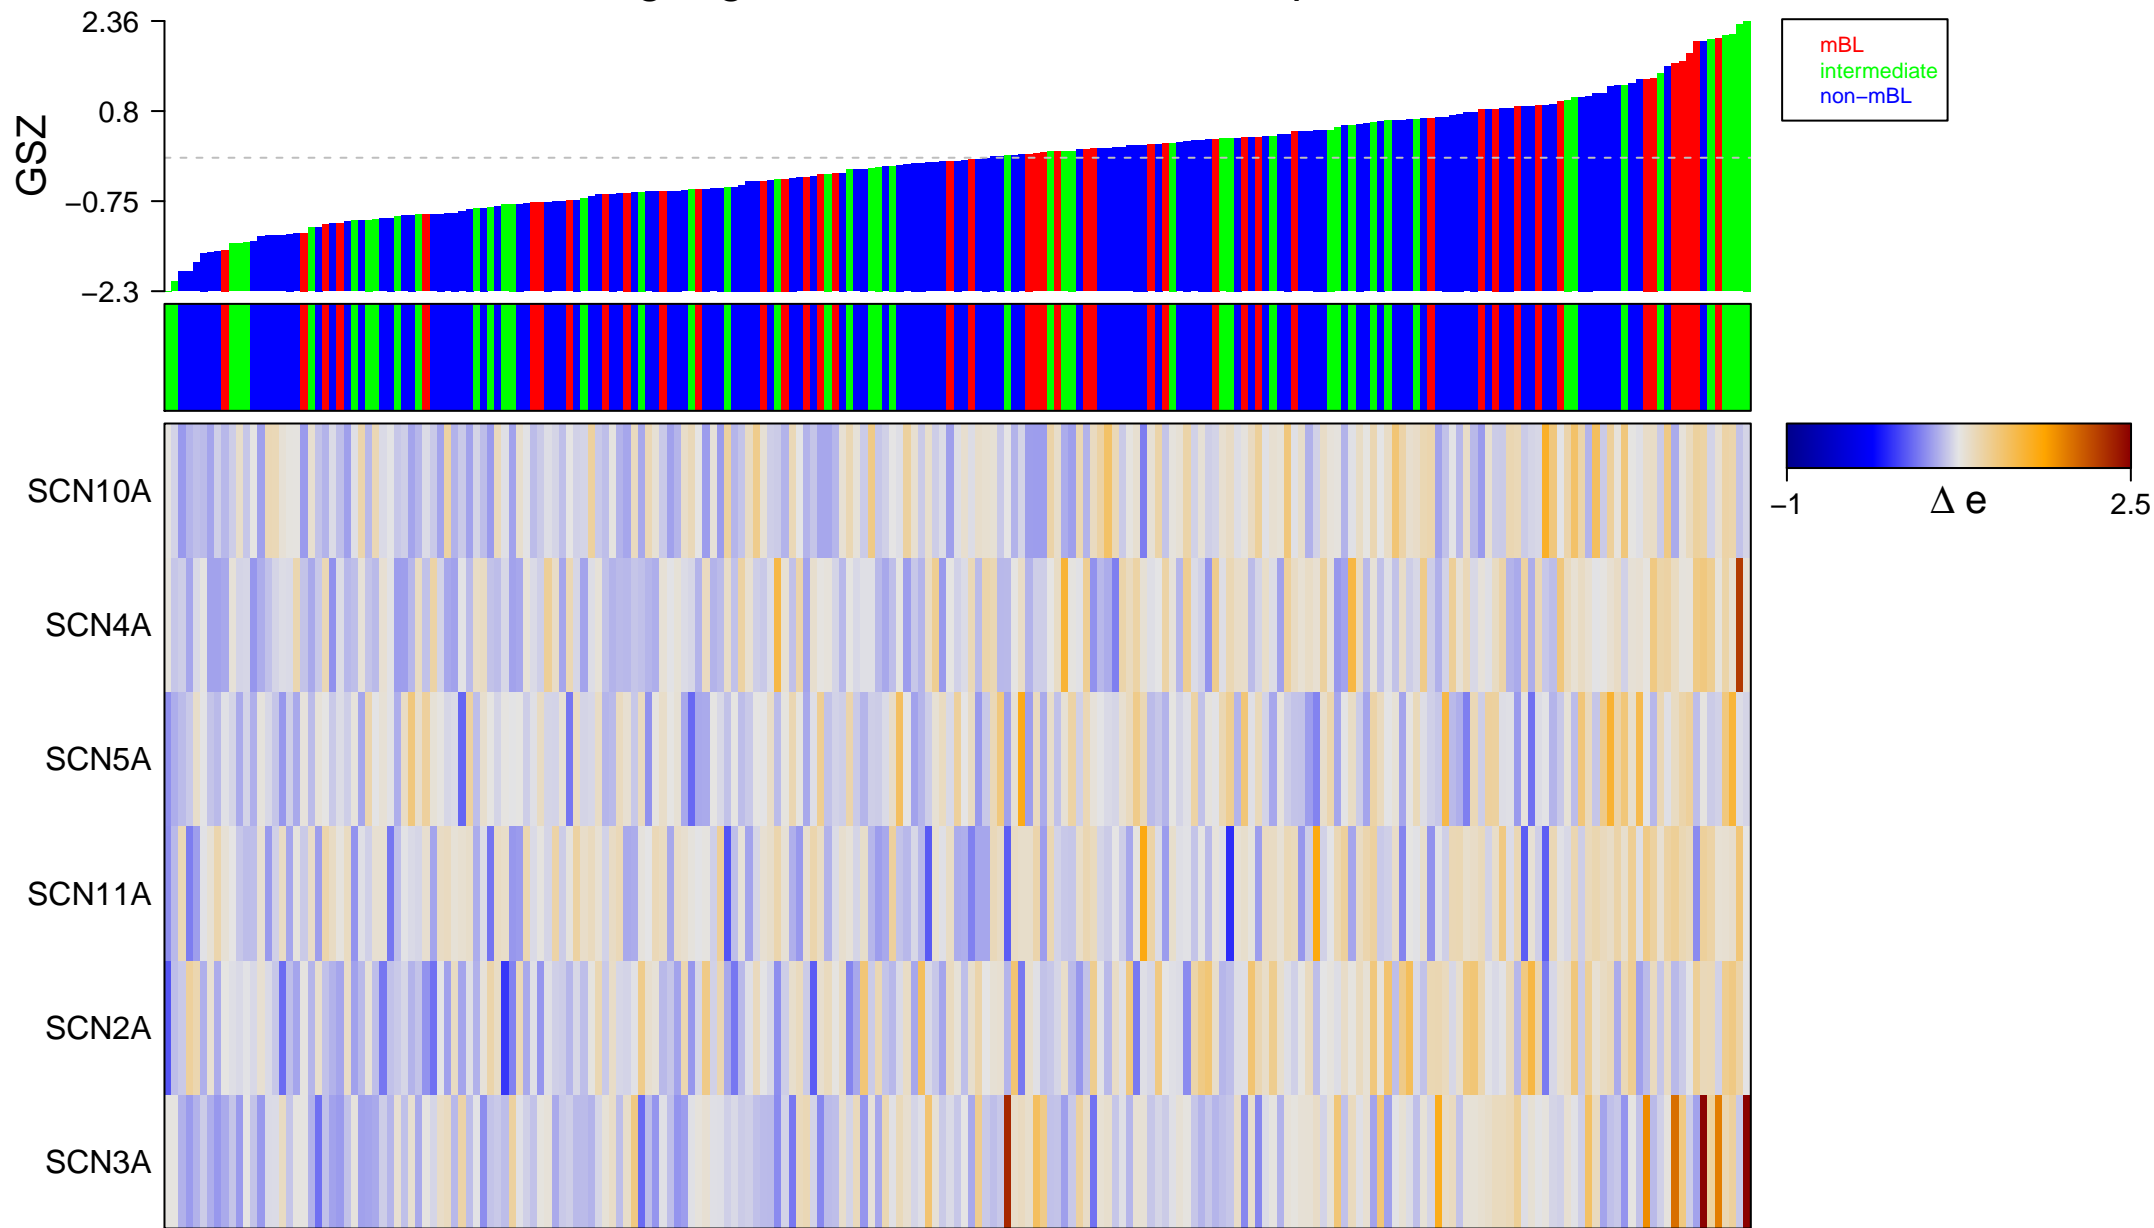

# voltage-gated sodium channel complex

# voltage-gated sodium channel complex

■ on  
■ -  
□ off