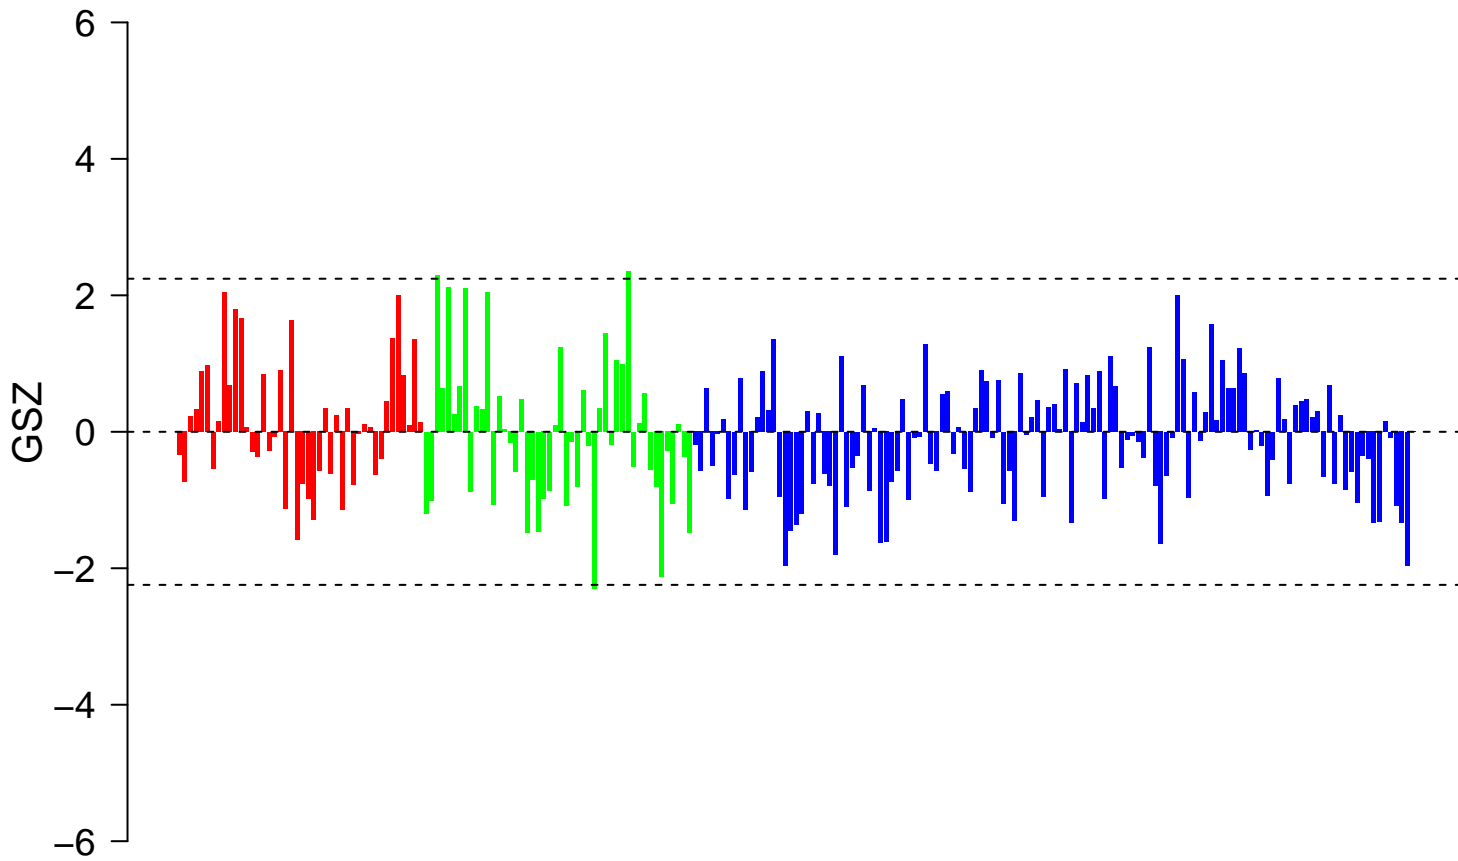

# voltage-gated sodium channel complex

# voltage-gated sodium channel complex

■ on  
■ -  
□ off